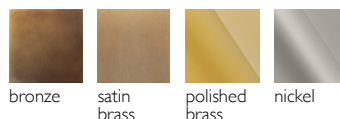

IL PEZZO **3** *Wall Sconce*

Inspired by Arabic calligraphic art and the icon of the classical candelabrum is Il Pezzo 3, a collection of lamps with a hand-forged brass structure and elegant "candles" crafted from solid crystal. The candles are illuminated by an ultra-modern LED source creating a sophisticated and romantic light. Each lamp is numbered and hides its own identity stamp that seals and guarantees the authenticity and uniqueness.

Available Finishes

Specifications

Il Pezzo 3 Wall Sconce	39 cm/15.3" – 7 x LED light
Diffusers	solid crystal
Light source	LED light – dimmable – 343 lumens
Dimming	0 – 10v and Triac dimmable drivers
Light color	2.700°K (warm)
Color accuracy	CRI > 90
Total LED light output	2.401 lumens (approx 120 halogen watts)
Total power consumption	21 watts
Electric	Available for European (230v) or Us (110v) electric. All electric equipment and ceiling canopy are included.
Cleaning instructions	Clean with a soft dry or slightly damp cloth. Do not use solvents. Always switch off the electricity supply before cleaning.