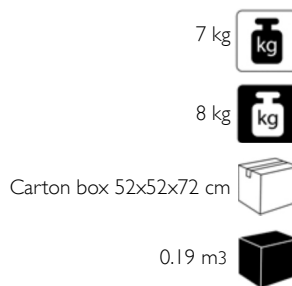

Weight and packagings