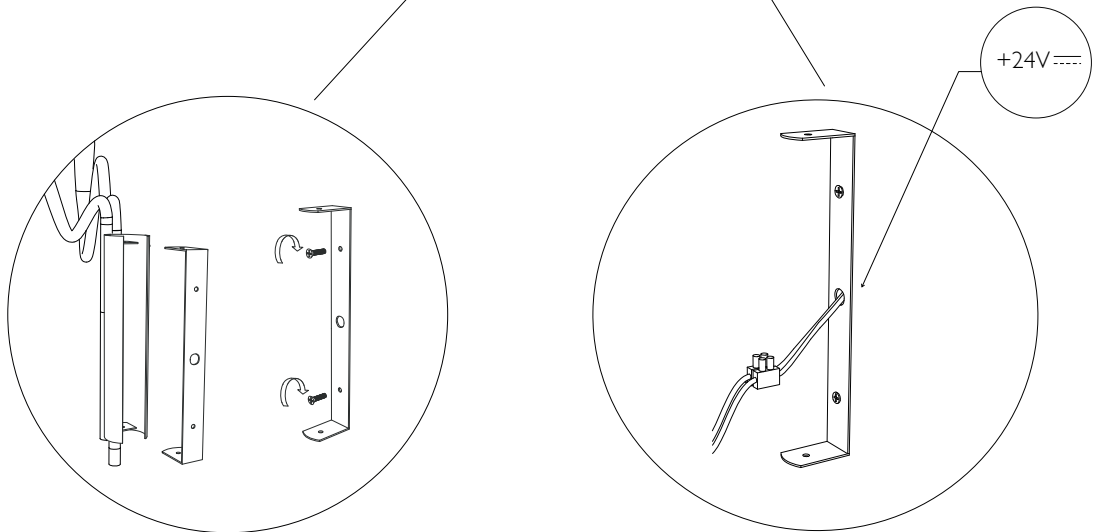

EU version
+24V