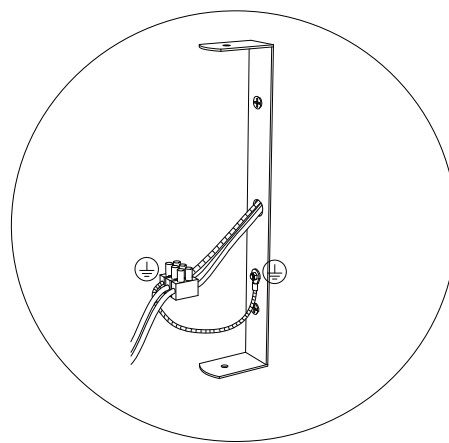

IL PEZZO **3** *Wall Sconce*

Inspired by Arabic calligraphic art and the icon of the classical candelabrum is Il Pezzo 3, a collection of lamps with a hand-forged brass structure and elegant "candles" crafted from solid crystal. The candles are illuminated by an ultra-modern LED source creating a sophisticated and romantic light. Each lamp is numbered and hides its own identity stamp that seals and guarantees the authenticity and uniqueness.

Available Finishes

Specifications

Il Pezzo 3 Wall Sconce	39 cm/15.3" – 7 x LED light
Diffusers	solid crystal
Light source	LED light – dimmable – 343 lumens
Dimming	0 – 10v and Triac dimmable drivers
Light color	2.700°K (warm)
Color accuracy	CRI > 90
Total LED light output	2.401 lumens (approx 120 halogen watts)
Total power consumption	21 watts
Electric	Available for European (230v) or Us (110v) electric. All electric equipment and ceiling canopy are included.
Cleaning instructions	Clean with a soft dry or slightly damp cloth. Do not use solvents. Always switch off the electricity supply before cleaning.

Weight and packagings

EU version

US version

IL PEZZO **3** *Wall Sconce*

Inspired by Arabic calligraphic art and the icon of the classical candelabrum is Il Pezzo 3, a collection of lamps with a hand-forged brass structure and elegant "candles" crafted from solid crystal. The candles are illuminated by an ultra-modern LED source creating a sophisticated and romantic light. Each lamp is numbered and hides its own identity stamp that seals and guarantees the authenticity and uniqueness.