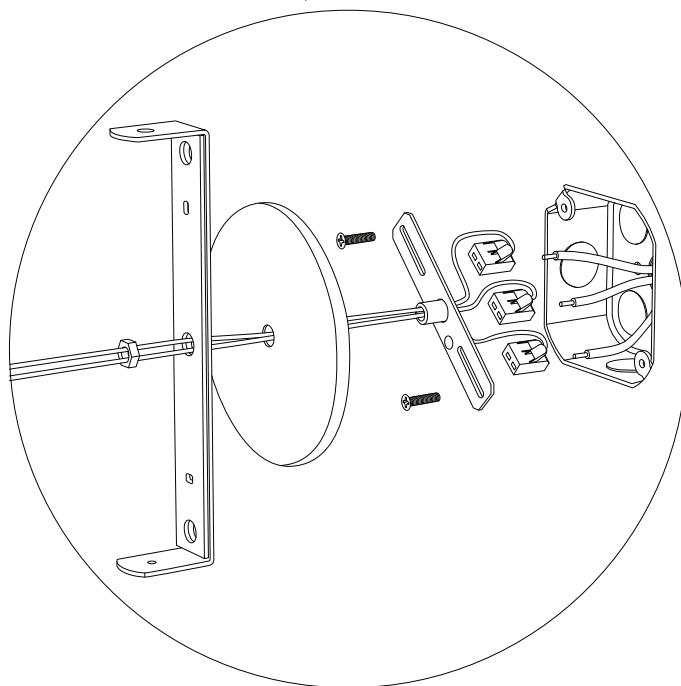

IL PEZZO **3** *Wall Sconce*

Inspired by Arabic calligraphic art and the icon of the classical candelabrum is Il Pezzo 3, a collection of lamps with a hand-forged brass structure and elegant "candles" crafted from solid crystal. The candles are illuminated by an ultra-modern LED source creating a sophisticated and romantic light. Each lamp is numbered and hides its own identity stamp that seals and guarantees the authenticity and uniqueness.

Available Finishes

Specifications

Il Pezzo 3 Wall Sconce	39 cm/15.3" – 7 x LED light
Diffusers	solid crystal
Light source	LED light – dimmable – 343 lumens
Dimming	0 – 10v and Triac dimmable drivers
Light color	2.700°K (warm)
Color accuracy	CRI > 90
Total LED light output	2.401 lumens (approx 120 halogen watts)
Total power consumption	21 watts
Electric	Available for European (230v) or Us (110v) electric. All electric equipment and ceiling canopy are included.
Cleaning instructions	Clean with a soft dry or slightly damp cloth. Do not use solvents. Always switch off the electricity supply before cleaning.

Weight and packagings

EU version

US version

IL PEZZO **3** *Wall Sconce*

Inspired by Arabic calligraphic art and the icon of the classical candelabrum is Il Pezzo 3, a collection of lamps with a hand-forged brass structure and elegant "candles" crafted from solid crystal. The candles are illuminated by an ultra-modern LED source creating a sophisticated and romantic light. Each lamp is numbered and hides its own identity stamp that seals and guarantees the authenticity and uniqueness.