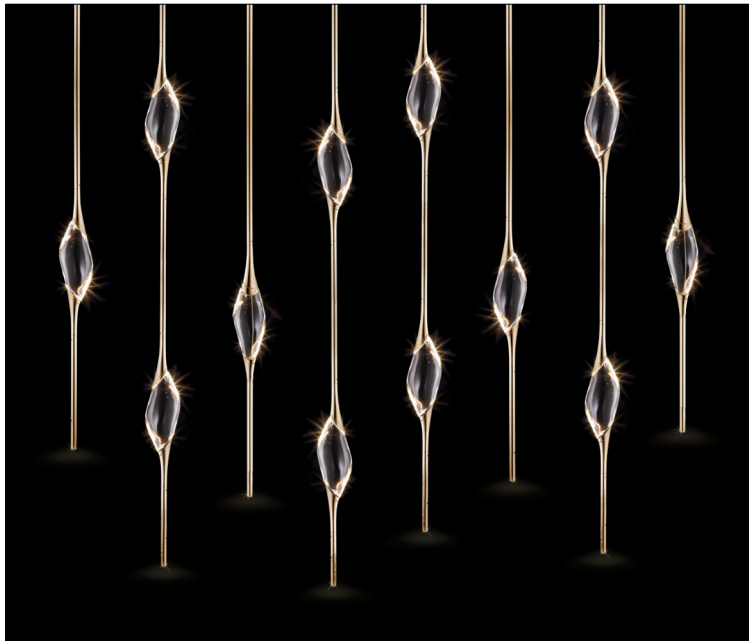

IL PEZZO **12** *Staggered Chandelier B*

A female figure carrying in her womb the light.

Il Pezzo 12 is a female figure suspended in the air, carrying in her womb the light. It's nimble, refined, addictive. The solid crystal, illuminated by LEDs, creates suggestive refractions and it's suspended between brass stems finished in contrasting colours. Each lamp is numbered and hides its own identity stamp that seals and guarantees the authenticity and uniqueness.

Available Finishes

Specifications

Il Pezzo 12 Staggered Chandelier B	150 cm/59" – 36 x LED light
Diffusers	solid crystal
Light source - EU	LED light – dimmable – 374 lumens
Light source - US	LED light – dimmable – 274 lumens each
Dimming	230v Triac dimmable drivers
Light color	2.700°K (warm)
Color accuracy	CRI > 90
Total LED light output - EU	13.464 lumens (approx 673 halogen watts)
Total LED light output - US	9.864 lumens (approx 493 halogen watts)
Total power consumption - EU	113 watts
Total power consumption - US	76 watts
Electric	Available for European (230v) or US (110v) electric. All electric equipment and ceiling canopy are included.
Standard overall height	150cm/59" Custom overall height on request.
Cleaning instructions	Clean with a soft dry or slightly damp cloth. Do not use solvents. Always switch off the electricity supply before cleaning.