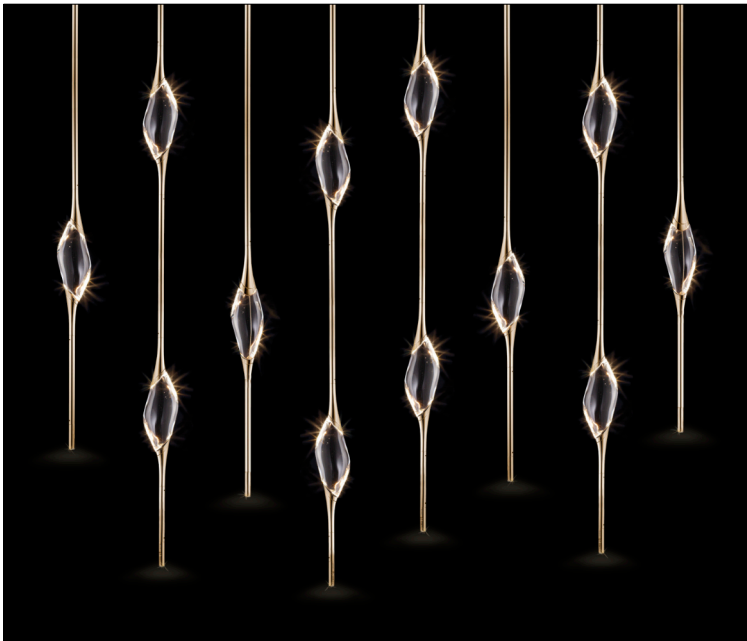

IL PEZZO **12** *Staggered Chandelier A*

A female figure carrying in her womb the light.

Il Pezzo 12 is a female figure suspended in the air, carrying in her womb the light. It's nimble, refined, addictive. The solid crystal, illuminated by LEDs, creates suggestive refractions and it's suspended between brass stems finished in contrasting colours. Each lamp is numbered and hides its own identity stamp that seals and guarantees the authenticity and uniqueness.

Available Finishes

Specifications

Il Pezzo 12 Staggered Chandelier A	150 cm/59" – 32 x LED light
Diffusers	solid crystal
Light source - EU	LED light – dimmable – 374 lumens
Light source - US	LED light – dimmable – 274 lumens each
Dimming	230v Triac dimmable drivers
Light color	2.700°K (warm)
Color accuracy	CRI > 90
Total LED light output - EU	11.968 lumens (approx 598 halogen watts)
Total LED light output - US	8.768 lumens (approx 438 halogen watts)
Total power consumption - EU	100 watts
Total power consumption - US	67 watts
Electric	Available for European (230v) or US (110v) electric. All electric equipment and ceiling canopy are included.
Standard overall height	150cm/59" Custom overall height on request.
Cleaning instructions	Clean with a soft dry or slightly damp cloth. Do not use solvents. Always switch off the electricity supply before cleaning.