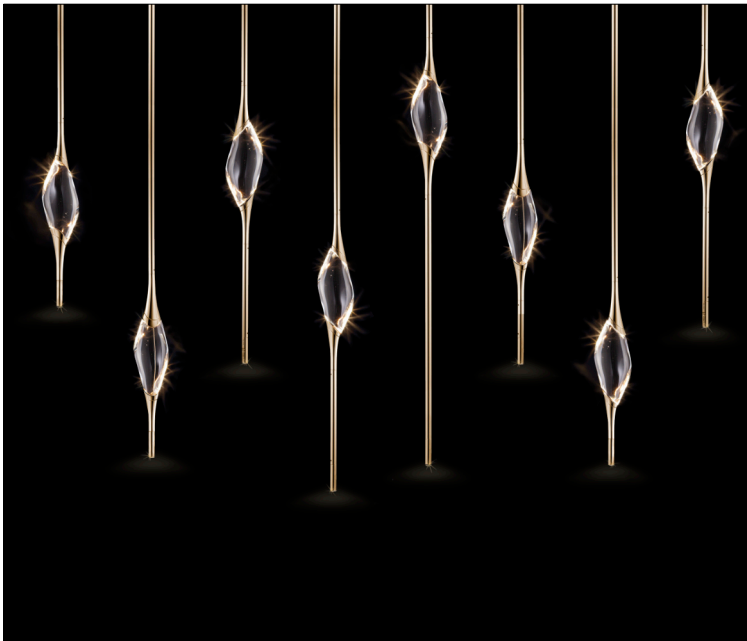

IL PEZZO **12** *Staggered Chandelier*

A female figure carrying in her womb the light.

Il Pezzo 12 is a female figure suspended in the air, carrying in her womb the light. It's nimble, refined, addictive. The solid crystal, illuminated by LEDs, creates suggestive refractions and it's suspended between brass stems finished in contrasting colours. Each lamp is numbered and hides its own identity stamp that seals and guarantees the authenticity and uniqueness.

Available Finishes

Specifications

Il Pezzo 12 Staggered Chandelier	160 cm/62.9" – 24 x LED light
Diffusers	solid crystal
Light source - EU	LED light – dimmable – 374 lumens
Light source - US	LED light – dimmable – 274 lumens each
Dimming	230v Triac dimmable drivers
Light color	2.700°K (warm)
Color accuracy	CRI > 90
Total LED light output - EU	8.976 lumens (approx 450 halogen watts)
Total LED light output - US	6.576 lumens (approx 330 halogen watts)
Total power consumption - EU	76 watts
Total power consumption - US	50 watts
Electric	Available for European (230v) or US (110v) electric. All electric equipment and ceiling canopy are included.
Standard overall height	120cm/47.2" Custom overall height on request.
Cleaning instructions	Clean with a soft dry or slightly damp cloth. Do not use solvents. Always switch off the electricity supply before cleaning.