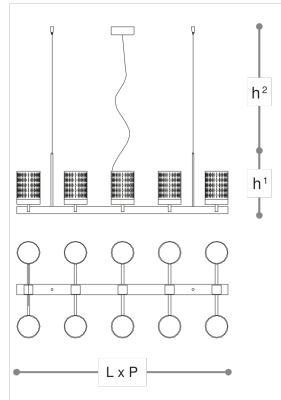

725/L10

Quarzo

STUDIO MAMO

Incanto

Chandelier with metal structure in light gold and chrome finish with hand cut crystal diffusers. Available in different dimensions.

WORLDWIDE

Dimensions	Light Source	Kg	Dimming	Dimming on request
L 120 - P 55 - h ¹ 35 - h ² 10-100	65w - 6000 lumen - CRI>80 - 3000K 2700K color temperature on request	15	Not included	DALI - CASAMBI

NORTH AMERICA

Dimensions	Light Source	Lb	Dimming	Dimming on request
L 47 - P 22 - h ¹ 14 - h ² 4-39	65w - 6000 lumen - CRI>80 - 3000K 2700K color temperature on request	33		

CODE	Structure METAL	Diffuser CRYSTAL
00725100 001	<input checked="" type="radio"/> OC Light gold <input type="radio"/> C Chrome	<input checked="" type="radio"/> TRANSPARENT

Note

Technical drawing, dimensions and light sources refer to the main photo variant. Dimming on request could lead to an increase in the size of the canopy. For available color variants, consult the technical data sheet.