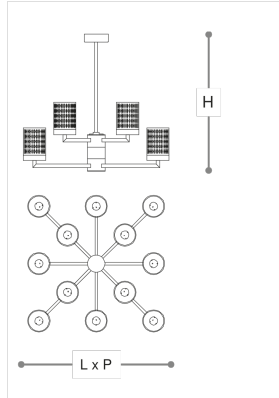

725/8+4 Quarzo

STUDIO MAMO

Incanto

Chandelier with metal structure in light gold and chrome finish with hand cut crystal diffusers. Available in different dimensions.