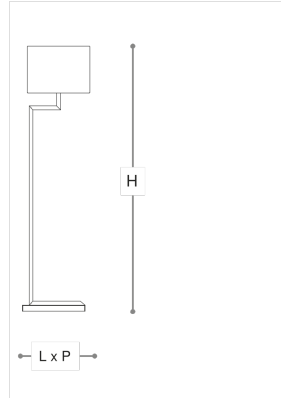

8174/PV

Tinta

STUDIO MAMO

Incanto

Floor lamp with ivory fabric diffuser. Metal structure with light gold finish and Vicenza stone base.

WORLDWIDE

Dimensions	Light Source	Kg	Dimming	Dimming on request
L 40 - H 170 - P 40	1x14w - E27 led	16	TRIAC	

NORTH AMERICA

Dimensions	Light Source	Lb	Dimming	Dimming on request
L 16 - H 67 - P 16	1x14w - E26 led	35	TRIAC	

CODE	Structure METAL	Body MARBLE	Lampshade FABRIC
0817401V 001	OC Light gold	VICENZA STONE	GOMERA IVORY

Note

Technical drawing, dimensions and light sources refer to the main photo variant. Dimming on request could lead to an increase in the size of the canopy. For available color variants, consult the technical data sheet.