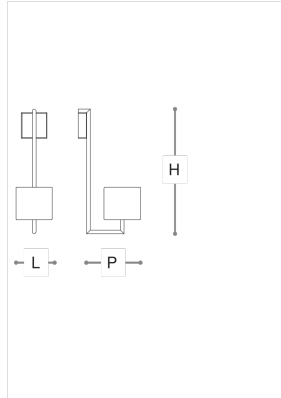

8174/APV

Tinta

STUDIO MAMO

Incanto

WORLDWIDE

Dimensions	Light Source	Kg	Dimming	Dimming on request
L 17 - H 58 - P 29	1x6w - E14 led	2	TRIAC	CASAMBI

NORTH AMERICA

Dimensions	Light Source	Lb	Dimming	Dimming on request
L 7 - H 23 - P 11	1x6w - E12 led	4	TRIAC	

CODE	Structure METAL	Body MARBLE	Lampshade FABRIC
08174APV 001	OC Light gold	VICENZA STONE	GOMERA IVORY

Note

Technical drawing, dimensions and light sources refer to the main photo variant. Dimming on request could lead to an increase in the size of the canopy. For available color variants, consult the technical data sheet.