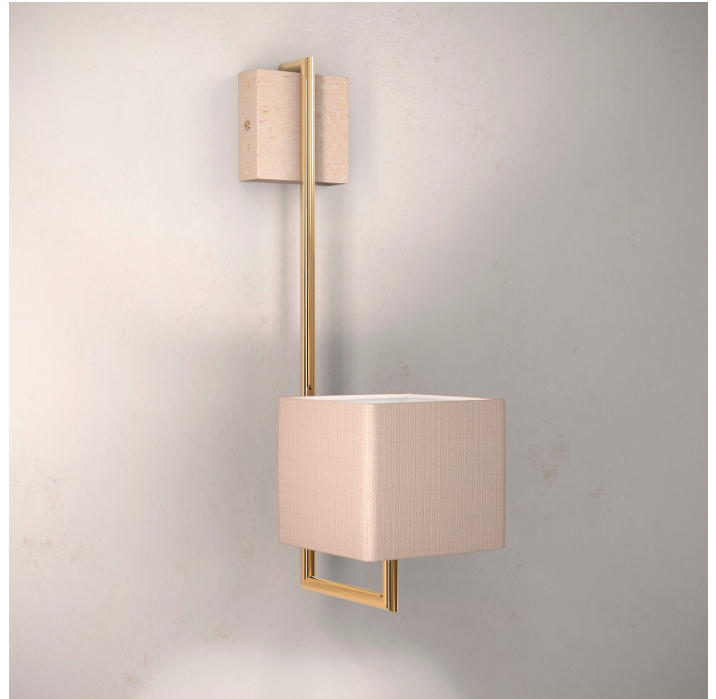

8174/APV

Tinta

STUDIO MAMO

Incanto

WORLDWIDE

Dimensions	Light Source	Kg	Dimming	Dimming on request
L 17 - H 58 - P 29	1x6w - E14 led	2	TRIAC	CASAMBI

NORTH AMERICA

Dimensions	Light Source	Lb	Dimming	Dimming on request
L 7 - H 23 - P 11	1x6w - E12 led	4	TRIAC	

CODE	Structure METAL	Body MARBLE	Lampshade FABRIC
08174APV 001	OC Light gold	VICENZA STONE	GOMERA IVORY

Note

Technical drawing, dimensions and light sources refer to the main photo variant. Dimming on request could lead to an increase in the size of the canopy. For available color variants, consult the technical data sheet.