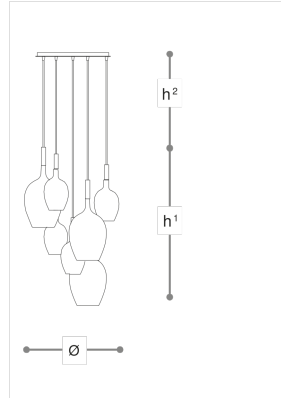

3050/SG7

Rosè

DANILO DE ROSSI

Incanto

Suspensions lamp with blown glass diffusers and metal structure with iron grey, gold or chrome finish. Available in different colours.

WORLDWIDE

Dimensions	Light Source	Kg	Dimming	Dimming on request
Ø 50 - h ¹ 85 - h ² 10-100	7x6w - E14 led	5	TRIAC	CASAMBI

NORTH AMERICA

Dimensions	Light Source	Lb	Dimming	Dimming on request
Ø 20 - h ¹ 33 - h ² 4-39	7x6w - E12 led	11	TRIAC	

CODE	Structure METAL	Diffuser GLASS
03050S70 001	C Chrome	<input type="radio"/> TRANSPARENT
03050S70 002	O Shiny gold	<input type="radio"/> TRANSPARENT
03050S70 003	CDF Iron grey	<input checked="" type="radio"/> METALLIC ROSE GOLD
03050S70 004	CDF Iron grey	<input checked="" type="radio"/> METALLIC GOLD
03050S70 005	CDF Iron grey	<input checked="" type="radio"/> METALLIC TITANIUM

Note

Technical drawing, dimensions and light sources refer to the main photo variant. Dimming on request could lead to an increase in the size of the canopy. For available color variants, consult the technical data sheet.