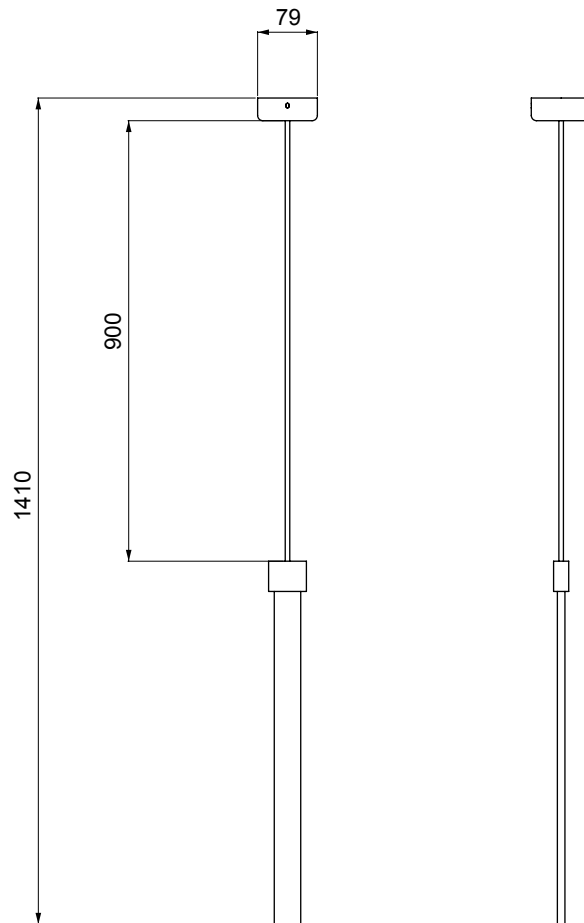

Product Gugia Collection Pendant lamp
Code 4121

Dimensions in mm

Technical data

Light source	Cob Led
Watts	5W 220-240 V
Lumens	480 lm
CRI	90
Driver	External on/off
Dimmable	dali push - not included - to remote
Class	IP20
Colour temperature	3000K