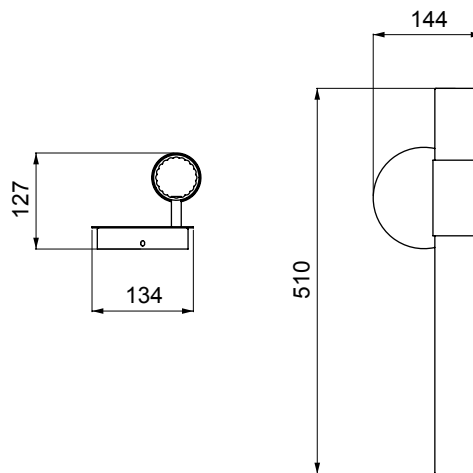

Product	Sbarlusc Collection Wall lamp
Code	SB.SW01

---

Dimensions in mm

## Technical data

Light source	Cob Led
Watts	6W, 350 mA 220-240 V
Lumens	900 lm
CRI	90
Driver	Integrated on/off
Dimmable	dali push - not included - to remote
Class	IP20
Colour temperature	3000K