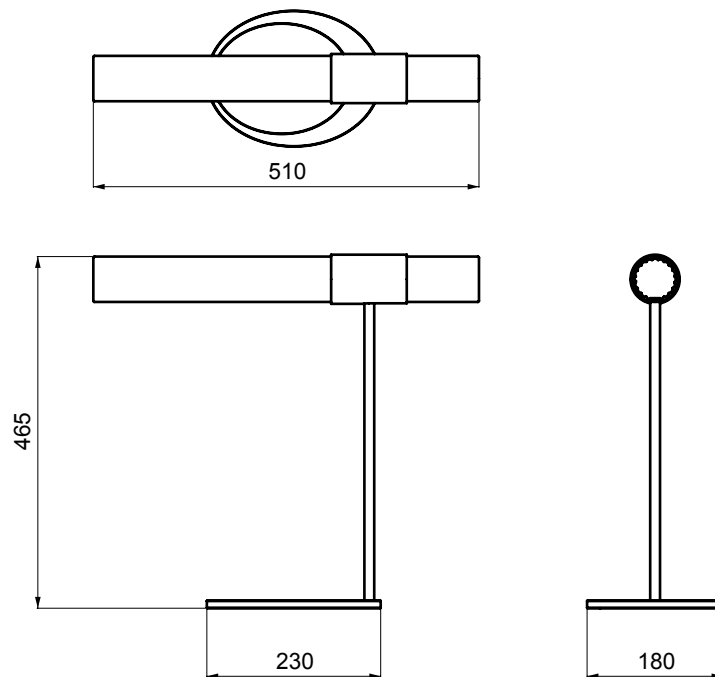

Product	Sbarlusc Collection table lamp
Code	SB.ST01

Dimensions in mm

Technical data

Light source	Cob Led
Watts	6W, 350 mA 220-240 V
Lumens	900 lm
CRI	90
Driver	External
Dimmable	dali push - included
Class	IP20
Colour temperature	3000K