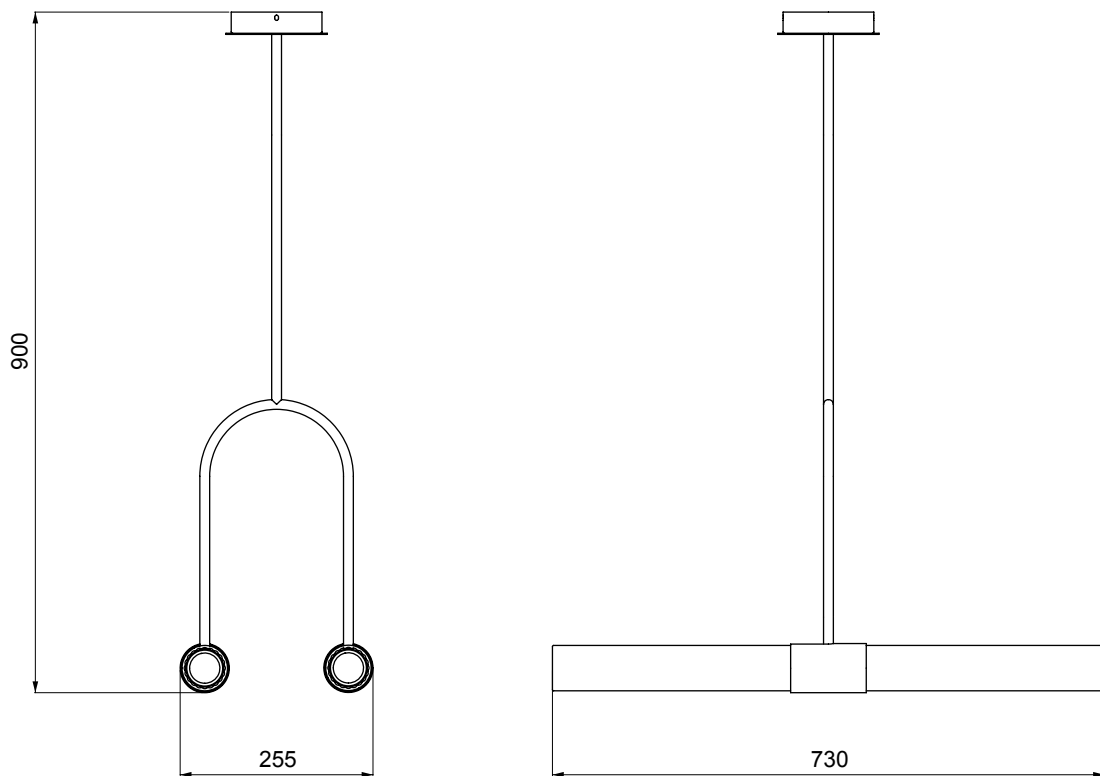

Product Sbarlusc Collection Pendant lamp

Code SS02

Dimensions in mm

Technical data

Light source	Cob Led
Watts	2 x 6W, 350 mA 220-240 V
Lumens	1800 lm
CRI	90
Driver	Integrated on/off
Dimmable	dali push - not included - to remote
Class	IP20
Colour temperature	3000K