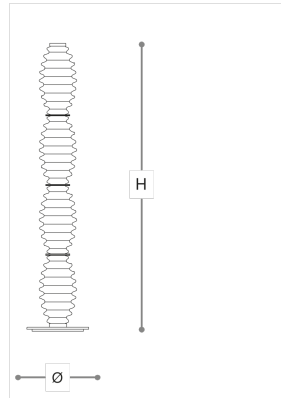

T1800/P Grand Collier

MARC SADLER

Incanto

Floor lamp with white or white shaded blown glass diffuser. Metal structures with iron grey finish.

WORLDWIDE

| Dimensions | Light Source | Kg | Dimming | Dimming on request |
|--------------|-----------------------------------|----|---------|--------------------|
| Ø 36 - H 168 | 28w - 3400 lumen - CRI>90 - 3000K | 15 | TRIAC | |

NORTH AMERICA

| Dimensions | Light Source | Lb | Dimming | Dimming on request |
|-------------|-----------------------------------|----|---------|--------------------|
| Ø 14 - H 66 | 28w - 3400 lumen - CRI>90 - 3000K | 33 | | |

| CODE | Structure METAL | Diffuser GLASS |
|--------------|-----------------|----------------|
| 01800P00 001 | CDF Iron grey | WHITE |

Note

Technical drawing, dimensions and light sources refer to the main photo variant. Dimming on request could lead to an increase in the size of the canopy. For available color variants, consult the technical data sheet.