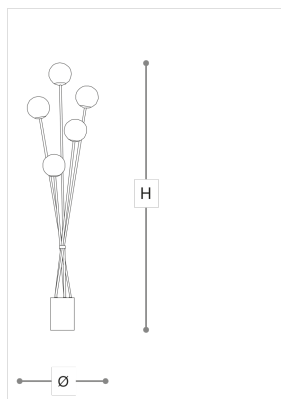

2392/P

Tea

ITALAMP STUDIO

Incanto

Floor lamp in gold nickel and anthracite metal with blown satin glass diffusers. Available in different colours.

WORLDWIDE

Dimensions	Light Source	Kg	Dimming	Dimming on request
Ø 47 - H 180	5x3,5w - G9 led	15	TRIAC	

NORTH AMERICA

Dimensions	Light Source	Lb	Dimming	Dimming on request
Ø 19 - H 71	5x3,5w - G9 led	33	TRIAC	

CODE	Structure METAL	Diffuser GLASS
02392010 002	<ul style="list-style-type: none"> AN Charcoal grey MB Matt black 	<ul style="list-style-type: none"> SATIN WHITE
02392011 001	<ul style="list-style-type: none"> AN Charcoal grey ON Gold nickel 	<ul style="list-style-type: none"> SATIN WHITE

Note

Technical drawing, dimensions and light sources refer to the main photo variant. Dimming on request could lead to an increase in the size of the canopy. For available color variants, consult the technical data sheet.