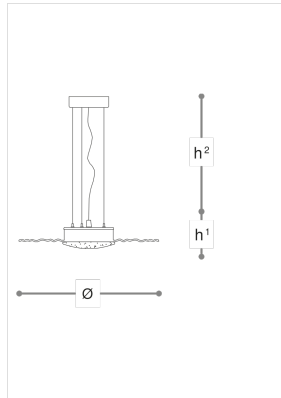

# 4035/S Gravity

MARCO PIVA

Incanto

Pendant lamps in blown glass with satin glass diffuser. Available in different colours. Metal structure with iron grey or chrome finish.

## WORLDWIDE

Dimensions	Light Source	Kg	Dimming	Dimming on request
Ø 50 - h <sup>1</sup> 6 - h <sup>2</sup> 10-100	20,9w - 2200 lumen - CRI>80 - 3000K	7	DALI	CASAMBI

## NORTH AMERICA

Dimensions	Light Source	Lb	Dimming	Dimming on request
Ø 20 - h <sup>1</sup> 2 - h <sup>2</sup> 4-39	20,9w - 2200 lumen - CRI>80 - 3000K	15		

CODE	Structure METAL	Body GLASS	Diffuser GLASS
040350S0 001	C Chrome	TRANSPARENT	SATIN WHITE
040350S0 002	CDF Iron grey	SMOKE	SATIN WHITE
040350S0 003	CDF Iron grey	BLACK	SATIN WHITE

### Note

Technical drawing, dimensions and light sources refer to the main photo variant. Dimming on request could lead to an increase in the size of the canopy. For available color variants, consult the technical data sheet.