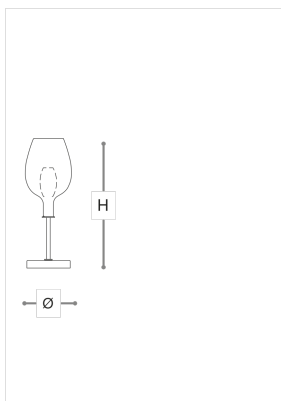

### Rosè

DANILO DE ROSSI

Incanto

Table lamps with blown glass diffusers and metal structure with iron grey, gold or chrome finish. Available in different colours.

#### WORLDWIDE

Dimensions	Light Source	Kg	Dimming	Dimming on request
Ø 13 - H 36	2,2w - 180 lumen - CRI>80 - 3000K	2	TOUCH	

#### NORTH AMERICA

Dimensions	Light Source	Lb	Dimming	Dimming on request
Ø 5 - H 14	2,2w - 180 lumen - CRI>80 - 3000K	4	TOUCH	

CODE	Structure METAL	Diffuser GLASS
03050LP2 001	CDF Iron grey	METALLIC ROSE GOLD
03050LP2 002	CDF Iron grey	METALLIC GOLD
03050LP2 003	CDF Iron grey	METALLIC TITANIUM
03050LP2 004	O Shiny gold	METALLIC GOLD