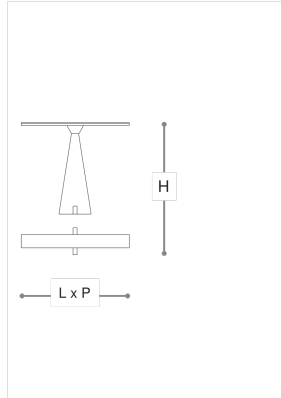

8144/L Traccia

STEFANO TRAVERSO

Incanto

Table lamp in gold Calacatta marble, with base support and diffuser in metal with brushed light gold finish.

WORLDWIDE

Dimensions	Light Source	Kg	Dimming	Dimming on request
L 40 - H 34 - P 10	9w - 900 lumen - CRI>90 - 3000K 2700K color temperature on request	5	TOUCH	

NORTH AMERICA

Dimensions	Light Source	Lb	Dimming	Dimming on request
L 16 - H 13 - P 4	9w - 900 lumen - CRI>90 - 3000K 2700K color temperature on request	11	TOUCH	

CODE	Structure METAL	Body MARBLE	Diffuser METHACRYLATE
081440L0 001	OCSP Brushed light gold	GOLDEN CALACET	OPALINE

Note

Technical drawing, dimensions and light sources refer to the main photo variant. Dimming on request could lead to an increase in the size of the canopy. For available color variants, consult the technical data sheet.