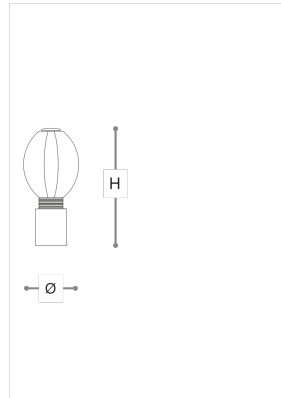

T1800/LP5 Collier

MARC SADLER

Incanto

Modular system consisting of blown glass elements in different shapes and colours, offering countless combination possibilities. Available also the wall and table lamp versions with the shapes and colours of the COLLIER elements.

WORLDWIDE

Dimensions	Light Source	Kg	Dimming	Dimming on request
Ø 15 - H 37	7,8w - 1000 lumen - CRI>80 - 3000K	4	PUSH	

NORTH AMERICA

Dimensions	Light Source	Lb	Dimming	Dimming on request
Ø 6 - H 15	7,8w - 3000K	9	PUSH	

CODE	Structure METAL	Body MARBLE	Diffuser GLASS
01800LP5 001	● AL Aluminum	● CARRARA	● DIAMOND
01800LP5 002	● AL Aluminum	● CARRARA	● TOPAZ
01800LP5 003	● AL Aluminum	● CARRARA	● AQUA MARINA
01800LP5 004	● AL Aluminum	● CARRARA	● RUBIN
01800LP5 005	● AL Aluminum	● CARRARA	● AMETHYST
01800LP5 006	● AL Aluminum	● CARRARA	● AGATA
01800LP5 007	● AL Aluminum	● CARRARA	● SMERALD
01800LP5 008	● AL Aluminum	● CARRARA	● SAPPHIRE
01800LP5 011	● AL Aluminum	● MARQUINIA	● DIAMOND
01800LP5 012	● AL Aluminum	● MARQUINIA	● TOPAZ
01800LP5 013	● AL Aluminum	● MARQUINIA	● AQUA MARINA
01800LP5 014	● AL Aluminum	● MARQUINIA	● RUBIN