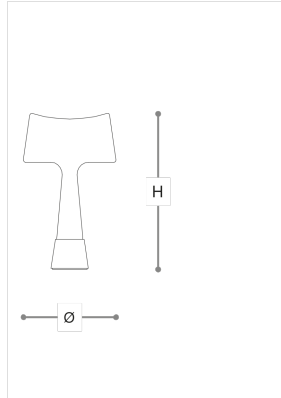

3057/LG

Teco

STEFANO TRAVERSO

Incanto

Glass table lamp in three different shapes, white shaded stem and top diffuser with gold or titanium mirror effect. Metal base with light gold, iron grey or white finish.

WORLDWIDE

Dimensions	Light Source	Kg	Dimming	Dimming on request
Ø 32 - H 54	1x6w - GU10 led	4	TRIAC	

NORTH AMERICA

Dimensions	Light Source	Lb	Dimming	Dimming on request
Ø 13 - H 21	1x6w - GU10 led	9	TRIAC	

CODE	Structure METAL	Diffuser GLASS
03057LG0 001	B White	SHADED WHITE + GOLD
03057LG0 002	OC Light gold	SHADED WHITE + GOLD
03057LG0 003	CDF Iron grey	SHADED WHITE + TITANIUM

Note

Technical drawing, dimensions and light sources refer to the main photo variant. Dimming on request could lead to an increase in the size of the canopy. For available color variants, consult the technical data sheet.