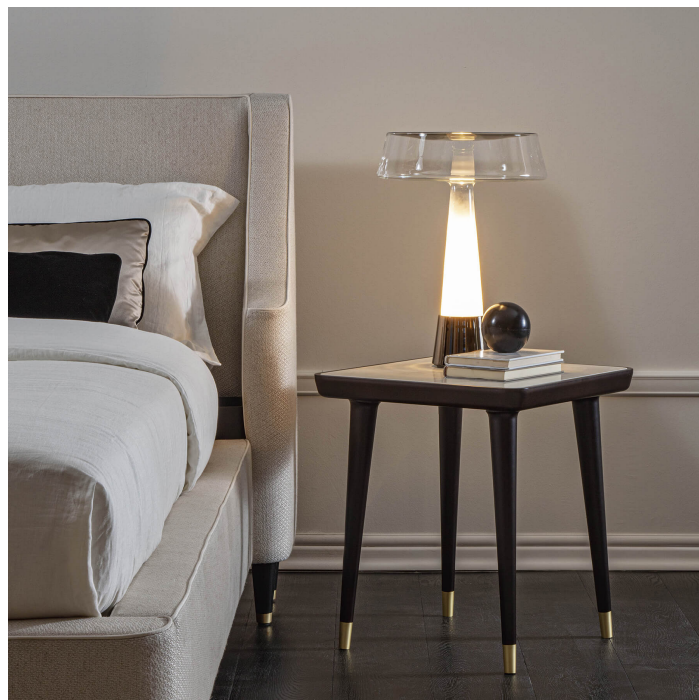

3058/LG

Teco

STEFANO TRAVERSO

Incanto

Glass table lamp in three different shapes, white shaded stem and top diffuser with gold or titanium mirror effect. Metal base with light gold, iron grey or white finish.

WORLDWIDE

Dimensions	Light Source	Kg	Dimming	Dimming on request
Ø 36 - H 48	1x6w - GU10 led	4	TRIAC	

NORTH AMERICA

Dimensions	Light Source	Lb	Dimming	Dimming on request
Ø 14 - H 19	1x6w - GU10 led	9	TRIAC	

CODE	Structure METAL	Diffuser GLASS
03058LG0 001	B White	SHADED WHITE + GOLD
03058LG0 002	OC Light gold	SHADED WHITE + GOLD
03058LG0 003	CDF Iron grey	SHADED WHITE + TITANIUM

Note

Technical drawing, dimensions and light sources refer to the main photo variant. Dimming on request could lead to an increase in the size of the canopy. For available color variants, consult the technical data sheet.