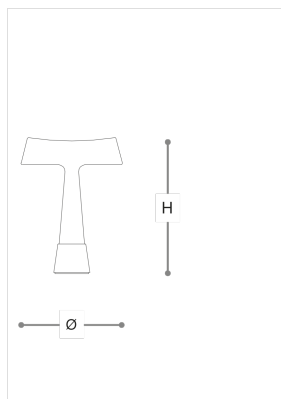

3058/LG

Teco

STEFANO TRAVERSO

Incanto

Glass table lamp in three different shapes, white shaded stem and top diffuser with gold or titanium mirror effect. Metal base with light gold, iron grey or white finish.

WORLDWIDE

Dimensions	Light Source	Kg	Dimming	Dimming on request
Ø 36 - H 48	1x6w - GU10 led	4	TRIAC	

NORTH AMERICA

Dimensions	Light Source	Lb	Dimming	Dimming on request
Ø 14 - H 19	1x6w - GU10 led	9	TRIAC	

CODE	Structure METAL	Diffuser GLASS
03058LG0 001	B White	SHADED WHITE + GOLD
03058LG0 002	OC Light gold	SHADED WHITE + GOLD
03058LG0 003	CDF Iron grey	SHADED WHITE + TITANIUM

Note

Technical drawing, dimensions and light sources refer to the main photo variant. Dimming on request could lead to an increase in the size of the canopy. For available color variants, consult the technical data sheet.