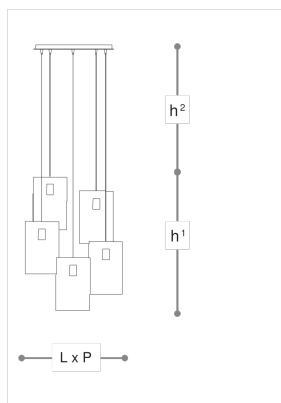

T1000/S5

Mura

Incanto

Pendant in cast glass with metal details in chrome finish. Available in different colours.

WORLDWIDE

Dimensions	Light Source	Kg	Dimming	Dimming on request
L 80 - P 31 - h ¹ 100 - h ² 10-100	5x6w - E14 led	26	TRIAC	CASAMBI

NORTH AMERICA

Dimensions	Light Source	Lb	Dimming	Dimming on request
L 31 - P 12 - h ¹ 39 - h ² 4-39	5x6w - E12 led	57	TRIAC	

CODE	Structure METAL	Diffuser GLASS
01000S51 005	C Chrome	SAND SATIN WHITE SMOKE GREY AMBER
01000S51 001	C Chrome	AMBER
01000S51 002	C Chrome	SATIN WHITE
01000S51 003	C Chrome	SAND
01000S51 004	C Chrome	SMOKE GREY
01000S51 006	C Chrome	AQUA MARINA

Note

Technical drawing, dimensions and light sources refer to the main photo variant. Dimming on request could lead to an increase in the size of the canopy. For available color variants, consult the technical data sheet.