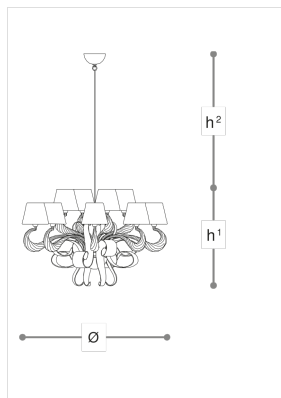

437/12

Boa

ROBERTA VITADELLO

STEFANO TRAVERSO

GIADA CHERVATIN

Opera

Chandelier in clear glass with chrome metal finish and white fabric shades.

WORLDWIDE

Dimensions	Light Source	Kg	Dimming	Dimming on request
Ø 84 - h¹ 54 - h² 10-100	12x3,5w - G9 led	15	TRIAC	CASAMBI

NORTH AMERICA

Dimensions	Light Source	Lb	Dimming	Dimming on request
Ø 33 - h¹ 21 - h² 4-39	12x3,5w - G9 led	33	TRIAC	

CODE	Structure METAL	Body GLASS CRYSTAL	Lampshade FABRIC
00437120 002	<input checked="" type="radio"/> C Chrome	<input type="radio"/> TRANSPARENT	<input type="radio"/> WHITE PONGE' 01
00437120 001	<input checked="" type="radio"/> C Chrome	<input type="radio"/> TRANSPARENT	<input checked="" type="radio"/> BLACK PONGE'

Note

Technical drawing, dimensions and light sources refer to the main photo variant. Dimming on request could lead to an increase in the size of the canopy. For available color variants, consult the technical data sheet.