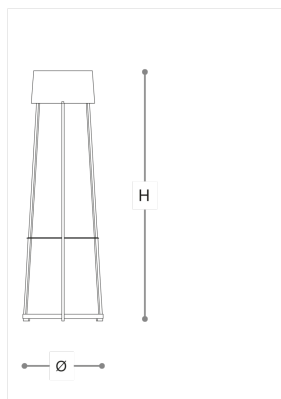

8316/P

Antea

ILENIA VISCARDI

Incanto

Floor lamp with blown glass diffuser with shaded titanium finish. Metal structure with iron grey finish and shelves in "fumè" glass. Double LED source.

WORLDWIDE

Dimensions	Light Source	Kg	Dimming	Dimming on request
Ø 53 - H 150	43w - 3900 lumen - CRI>90 - 3000K 2700K color temperature on request	10	TRIAC	

NORTH AMERICA

Dimensions	Light Source	Lb	Dimming	Dimming on request
Ø 21 - H 59	43w - 3900 lumen - CRI>90 - 3000K 2700K color temperature on request	22		

CODE	Structure METAL	Diffuser GLASS
08316010 001	CDF Iron grey	SMOKE

Note

Technical drawing, dimensions and light sources refer to the main photo variant. Dimming on request could lead to an increase in the size of the canopy. For available color variants, consult the technical data sheet.