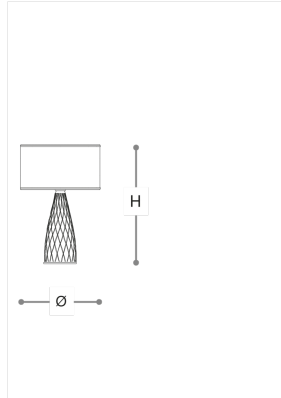

2400/LP Cheers

STEFANO TRAVERSO

Opera

Table lamps in glass with chrome and gold metal finish.
Available in different dimensions and colours.

WORLDWIDE

Dimensions	Light Source	Kg	Dimming	Dimming on request
Ø 27 - H 40	1x14w - E27 led	2	TRIAC	

NORTH AMERICA

Dimensions	Light Source	Lb	Dimming	Dimming on request
Ø 11 - H 16	1x14w - E26 led	4	TRIAC	

CODE	Structure METAL	Body GLASS	Lampshade FABRIC
02400LP0 003	C Chrome	OCTANIO	NAVY BLUE PONGE'
02400LP0 004	O Shiny gold	AMBER	HAZELNUT PONGE'
02400LP0 005	C Chrome	OCTANIO	HAZELNUT PONGE'
02400LP0 006	O Shiny gold	AMBER	NAVY BLUE PONGE'

Note

Technical drawing, dimensions and light sources refer to the main photo variant.

Dimming on request could lead to an increase in the size of the canopy.

For available color variants, consult the technical data sheet.