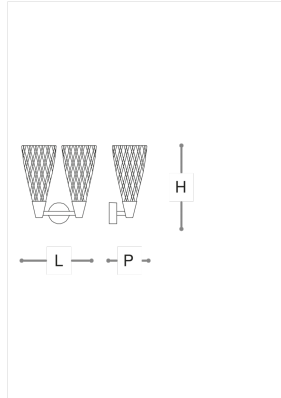

2400/AP2 Cheers

STEFANO TRAVERSO

Opera

Wall lamp in glass with chrome and gold metal finish.
Available in different dimensions and colours.

WORLDWIDE

Dimensions	Light Source	Kg	Dimming	Dimming on request
L 28 - H 30 - P 21	2x3,5w - G9 led	5	TRIAC	CASAMBI

NORTH AMERICA

Dimensions	Light Source	Lb	Dimming	Dimming on request
Ø 11 - H 12 - P 8	2x3,5w - G9 led	11	TRIAC	

CODE	Structure METAL	Diffuser GLASS
02400AP2 001	C Chrome	TRANSPARENT
02400AP2 002	C Chrome	GREEN
02400AP2 003	O Shiny gold	AMBER

Note

Technical drawing, dimensions and light sources refer to the main photo variant.

Dimming on request could lead to an increase in the size of the canopy.

For available color variants, consult the technical data sheet.