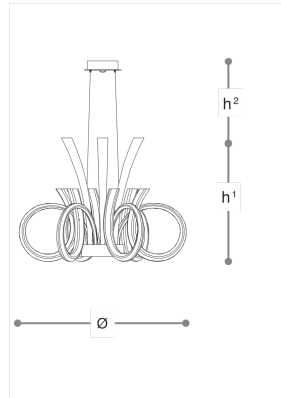

439/6+6

Pulsa

DANILO DE ROSSI

Incanto

Pendant in dove artistic blown glass. Metal structure with iron grey finish.

WORLDWIDE

Dimensions	Light Source	Kg	Dimming	Dimming on request
Ø 98 - h ¹ 70 - h ² 10-100	32w - 4300 lumen - CRI>80 - 3000K 2700K color temperature on request	13	Not included	1-10V - CASAMBI

NORTH AMERICA

Dimensions	Light Source	Lb	Dimming	Dimming on request
Ø 39 - h ¹ 28 - h ² 4-39	32w - 4300 lumen - CRI>80 - 3000K 2700K color temperature on request	29		

CODE	Structure METAL	Diffuser GLASS
00439120 002	CDF Iron grey	TORTORA
00439120 001	CDF Iron grey	WHITE

Note

Technical drawing, dimensions and light sources refer to the main photo variant.

Dimming on request could lead to an increase in the size of the canopy.

For available color variants, consult the technical data sheet.