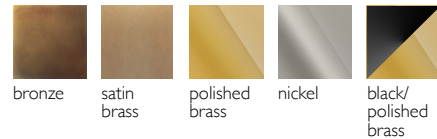

IL PEZZO **12** *Long Chandelier*

A female figure carrying in her womb the light.

Il Pezzo 12 is a female figure suspended in the air, carrying in her womb the light. It's nimble, refined, addictive. The solid crystal, illuminated by LEDs, creates suggestive refractions and it's suspended between brass stems finished in contrasting colours. Each lamp is numbered and hides its own identity stamp that seals and guarantees the authenticity and uniqueness.

Available Finishes

Specifications

Il Pezzo 12 Long Chandelier	130 cm/51.2" – 15 x LED light
Diffusers	solid crystal
Light source - EU	LED light – dimmable – 374 lumens
Light source - US	LED light – dimmable – 274 lumens each
Dimming	230v Triac dimmable drivers
Light color	2.700°K (warm)
Color accuracy	CRI > 90
Total LED light output - EU	5.610 lumens (approx 280 halogen watts)
Total LED light output - US	4.110 lumens (approx 205 halogen watts)
Total power consumption - EU	47 watts
Total power consumption - US	31 watts
Electric	Available for European (230v) or US (110v) electric. All electric equipment and ceiling canopy are included.
Standard overall height	120cm/47.24" Custom overall height on request.
Cleaning instructions	Clean with a soft dry or slightly damp cloth. Do not use solvents. Always switch off the electricity supply before cleaning.