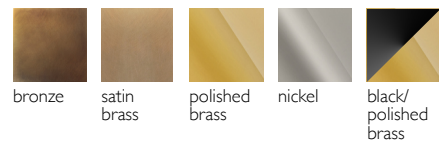

IL PEZZO **12** *Long Chandelier*

A female figure carrying in her womb the light.

Il Pezzo 12 is a female figure suspended in the air, carrying in her womb the light. It's nimble, refined, addictive. The solid crystal, illuminated by LEDs, creates suggestive refractions and it's suspended between brass stems finished in contrasting colours. Each lamp is numbered and hides its own identity stamp that seals and guarantees the authenticity and uniqueness.

Available Finishes

Specifications

Il Pezzo 12 Long Chandelier	100 cm/39.3" – 12 x LED light
Diffusers	solid crystal
Light source - EU	LED light – dimmable – 374 lumens
Light source - US	LED light – dimmable – 274 lumens each
Dimming	230v Triac dimmable drivers
Light color	2.700°K (warm)
Color accuracy	CRI > 90
Total LED light output - EU	4.488 lumens (approx 224 halogen watts)
Total LED light output - US	3.288 lumens (approx 164 halogen watts)
Total power consumption - EU	38 watts
Total power consumption - US	25 watts
Electric	Available for European (230v) or US (110v) electric. All electric equipment and ceiling canopy are included.
Standard overall height	120cm/47.2" Custom overall height on request.
Cleaning instructions	Clean with a soft dry or slightly damp cloth. Do not use solvents. Always switch off the electricity supply before cleaning.