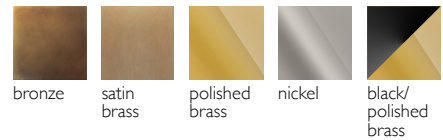

IL PEZZO **12** *Round Chandelier*

A female figure carrying in her womb the light.

Il Pezzo 12 is a female figure suspended in the air, carrying in her womb the light. It's nimble, refined, addictive. The solid crystal, illuminated by LEDs, creates suggestive refractions and it's suspended between brass stems finished in contrasting colours. Each lamp is numbered and hides its own identity stamp that seals and guarantees the authenticity and uniqueness.

Available Finishes

Specifications

Il Pezzo 12 Round Chandelier	ø 20 cm/7.9" – 9 x LED light
Diffusers	solid crystal
Light source - EU	LED light – dimmable – 374 lumens
Light source - US	LED light – dimmable – 274 lumens each
Dimming	230vTriac dimmable drivers
Light color	2.700°K (warm)
Color accuracy	CRI > 90
Total LED light output - EU	3.366 lumens (approx 168 halogen watts)
Total LED light output - US	2.466 lumens (approx 123 halogen watts)
Total power consumption - EU	28 watts
Total power consumption - US	20 watts
Electric	Available for European (230v) or US (110v) electric. All electric equipment and ceiling canopy are included.