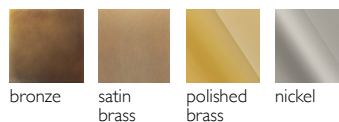

IL PEZZO **3** *Long Chandelier*

Inspired by Arabic calligraphic art and the icon of the classical candelabrum is Il Pezzo 3, a collection of lamps with a hand-forged brass structure and elegant "candles" crafted from solid crystal. The candles are illuminated by an ultra-modern LED source creating a sophisticated and romantic light. Each lamp is numbered and hides its own identity stamp that seals and guarantees the authenticity and uniqueness.

Available Finishes

Specifications

Il Pezzo 3 Long Chandelier	103 cm/40.5" – 18 x LED light
Diffusers	solid crystal
Light source - EU	LED light – dimmable – 374 lumens each
Light source - US	LED light – dimmable – 274 lumens each
Dimming	230v/110v Triac dimmable drivers
Light color	2.700°K (warm)
Color accuracy	CRI > 90
Total LED light output - EU	6.732 lumens (approx 336 halogen watts)
Total LED light output - US	4.932 lumens (approx 247 halogen watts)
Total power consumption - EU	57 watts
Total power consumption - US	38 watts
Electric	Available for European (230v) or US (110v) electric. All electric equipment and ceiling canopy are included.