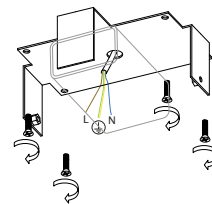

IL PEZZO **3** *Endless Chandelier*

Il Pezzo 3 Endless Chandelier is composed by an LEDs module which can be repeated to create endless lengths. Inspired by Arabic calligraphic art and the icon of the classical candelabrum is Il Pezzo 3, a collection of lamps with a hand-forged brass structure and elegant "candles" crafted from hand-blown crystal. The candles are illuminated by an ultra-modern LED source creating a sophisticated and romantic light. Each lamp is numbered and hides its own identity stamp that seals and guarantees the authenticity and uniqueness.

Available Finishes

Specifications

Il Pezzo 3 Endless Chandelier	375 cm/147.6" – 72 x LED light
Diffusers	solid crystal
Light source - EU	LED light – dimmable – 374 lumens each
Light source - US	LED light – dimmable – 274 lumens each
Dimming	230v/110v Triac dimmable drivers
Light color	2.700°K (warm)
Color accuracy	CRI > 90
Total LED light output - EU	26.928 lumens (approx 1.346 halogen watts)
Total LED light output - US	19.728 lumens (approx 986 halogen watts)
Total power consumption - EU	227 watts
Total power consumption - US	151 watts
Electric	Available for European (230v) or US (110v) electric. All electric equipment and ceiling canopy are included.
Standard overall height	From 135 cm/53.1" to 100 cm/39.3". Please specify overall height on order. Custom overall height on request.
Canopy	Ceiling roses
Cleaning instructions	Clean with a soft dry or slightly damp cloth. Do not use solvents. Always switch off the electricity supply before cleaning.