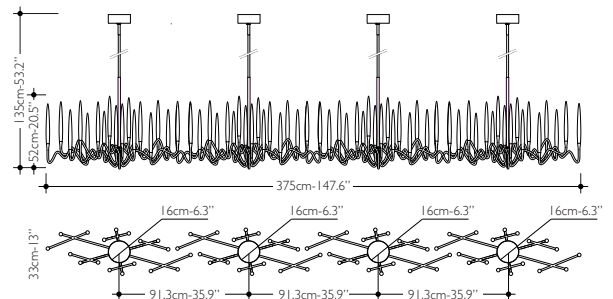

IL PEZZO **3** *Endless Chandelier*

Il Pezzo 3 Endless Chandelier is composed by an LEDs module which can be repeated to create endless lengths. Inspired by Arabic calligraphic art and the icon of the classical candelabrum is Il Pezzo 3, a collection of lamps with a hand-forged brass structure and elegant "candles" crafted from hand-blown crystal. The candles are illuminated by an ultra-modern LED source creating a sophisticated and romantic light. Each lamp is numbered and hides its own identity stamp that seals and guarantees the authenticity and uniqueness.

Available Finishes

Specifications

Il Pezzo 3 Endless Chandelier	375 cm/147.6" – 72 x LED light
Diffusers	solid crystal
Light source - EU	LED light – dimmable – 374 lumens each
Light source - US	LED light – dimmable – 274 lumens each
Dimming	230v/110v Triac dimmable drivers
Light color	2.700°K (warm)
Color accuracy	CRI > 90
Total LED light output - EU	26.928 lumens (approx 1.346 halogen watts)
Total LED light output - US	19.728 lumens (approx 986 halogen watts)
Total power consumption - EU	227 watts
Total power consumption - US	151 watts
Electric	Available for European (230v) or US (110v) electric. All electric equipment and ceiling canopy are included.
Standard overall height	From 135 cm/53.1" to 100 cm/39.3". Please specify overall height on order. Custom overall height on request.
Canopy	Ceiling roses
Cleaning instructions	Clean with a soft dry or slightly damp cloth. Do not use solvents. Always switch off the electricity supply before cleaning.

Weight and packaging

70 kg

90 kg

2 carton boxes: 237x62x72 cm + 237x62x72 cm

2.1 m³