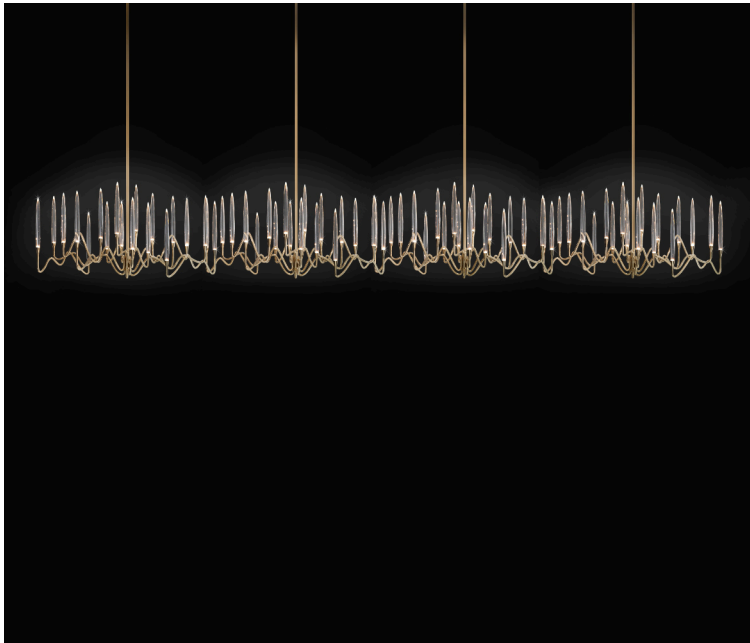

IL PEZZO **3** *Endless Chandelier*

Il Pezzo 3 Endless Chandelier is composed by an LEDs module which can be repeated to create endless lengths. Inspired by Arabic calligraphic art and the icon of the classical candelabrum is Il Pezzo 3, a collection of lamps with a hand-forged brass structure and elegant "candles" crafted from hand-blown crystal. The candles are illuminated by an ultra-modern LED source creating a sophisticated and romantic light. Each lamp is numbered and hides its own identity stamp that seals and guarantees the authenticity and uniqueness.

Available Finishes

Specifications

Il Pezzo 3 Endless Chandelier	375 cm/147.6" – 72 x LED light
Diffusers	solid crystal
Light source - EU	LED light – dimmable – 374 lumens each
Light source - US	LED light – dimmable – 274 lumens each
Dimming	230v/110v Triac dimmable drivers
Light color	2.700°K (warm)
Color accuracy	CRI > 90
Total LED light output - EU	26.928 lumens (approx 1.346 halogen watts)
Total LED light output - US	19.728 lumens (approx 986 halogen watts)
Total power consumption - EU	227 watts
Total power consumption - US	151 watts
Electric	Available for European (230v) or US (110v) electric. All electric equipment and ceiling canopy are included.
Standard overall height	From 135 cm/53.1" to 100 cm/39.3". Please specify overall height on order. Custom overall height on request.
Canopy	Ceiling roses
Cleaning instructions	Clean with a soft dry or slightly damp cloth. Do not use solvents. Always switch off the electricity supply before cleaning.