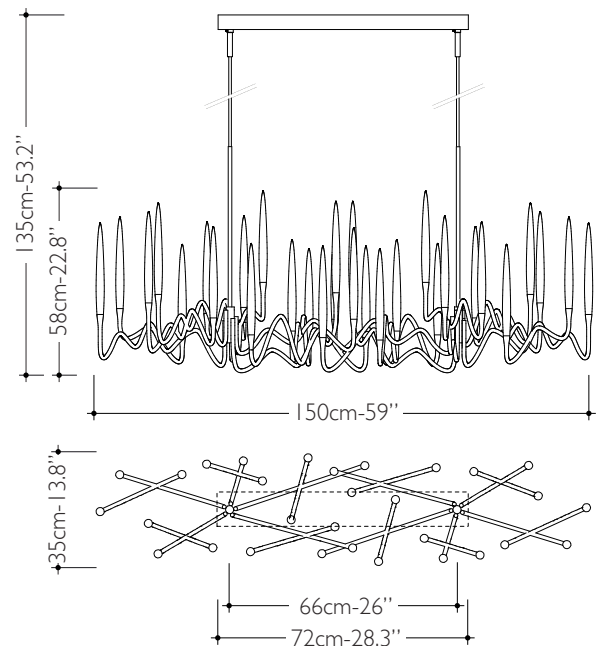

IL PEZZO **3** *Long Chandelier*

Inspired by Arabic calligraphic art and the icon of the classical candelabrum is Il Pezzo 3, a collection of lamps with a hand-forged brass structure and elegant "candles" crafted from solid crystal. The candles are illuminated by an ultra-modern LED source creating a sophisticated and romantic light. Each lamp is numbered and hides its own identity stamp that seals and guarantees the authenticity and uniqueness.

Available Finishes

Specifications

<b>Il Pezzo 3 Long Chandelier</b>	150 cm/59" – 30 x LED light
<b>Diffusers</b>	solid crystal
<b>Light source - EU</b>	LED light – dimmable – 374 lumens each
<b>Light source - US</b>	LED light – dimmable – 274 lumens each
<b>Dimming</b>	230v/110v Triac dimmable drivers
<b>Light color</b>	2.700°K (warm)
<b>Color accuracy</b>	CRI > 90
<b>Total LED light output - EU</b>	11.220 lumens (approx 561 halogen watts)
<b>Total LED light output - US</b>	8.220 lumens (approx 411 halogen watts)
<b>Total power consumption - EU</b>	95 watts
<b>Total power consumption - US</b>	63 watts
<b>Electric</b>	Available for European (230v) or US (110v) electric. All electric equipment and ceiling canopy are included.
<b>Standard overall height</b>	From 135 cm/53.1" to 100 cm/39.3". Please specify overall height on order. Custom overall height on request.
<b>Canopy</b>	Rectangular canopy
<b>Cleaning instructions</b>	Clean with a soft dry or slightly damp cloth. Do not use solvents. Always switch off the electricity supply before cleaning.

Weight and packaging

21,5 kg	
35 kg	
Carton box 176x62x72 cm	
0.78 m <sup>3</sup>	